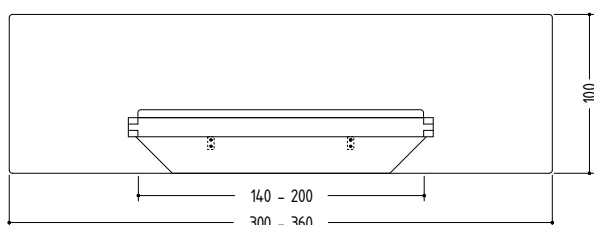

The headboard for the SC 29/SC 56 bed is available in all leather and fabric groups from the JANUA collection. The headboard comes without an overhang, with an overhang on one side or on both sides. The overhang of the headboard is used as a design element, however, it is also the base on which the consoles are attached. Headboards in fabric are made without seams as standard. For headboards in leather, however, at least one seam is required. The placing of the seams can be discussed with our in-house upholstery department before ordering. The headboards are upholstered with square edges as standard, but can optionally be fitted with round edges or with round edges and piping. The piping may be provided in a contrasting colour. All headboards are covered with ordinary black material on the reverse side. Upon payment of a surcharge, both sides may be upholstered. For the use of leather and materials from other manufacturers please contact us for an individual quote and with any questions regarding fabric and leather quantities. The material thickness of the headboard is about 8 cm.

Details

Ohne Überstand / Without overhang:

Einseitiger Überstand / Overhang one side:

Beidseitiger Überstand / Overhang both sides:

Darstellung Kopfteil exemplarisch für das SC 29 Holz (Überstände variieren je nach Bettmodell) / The headboard is shown for the SC 29 wood (overhangs vary depending on the bed model)